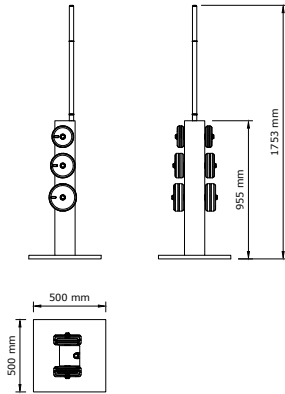

Set including: 1 rack, 1 bar & 6 weights:  
4 kg x 2 | 8 kg x 2 | 12 kg x 2

## DIMENSIONS