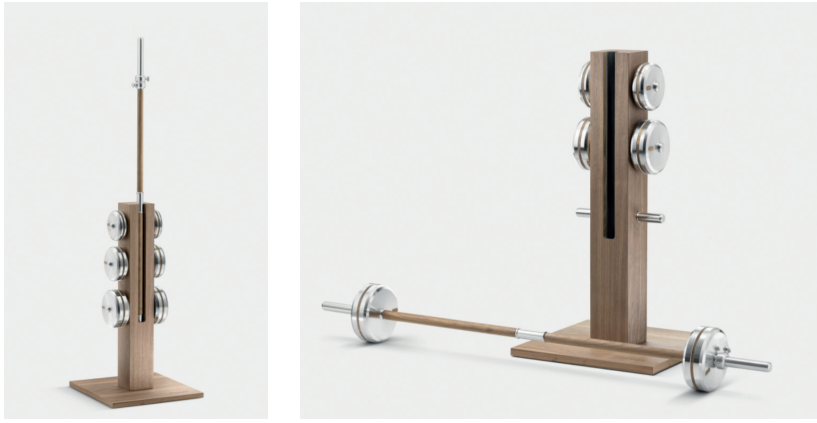

## PENT. LESNA™ Luxury Barbells Set

As always in all our products, it is entirely made of the best materials and attention to every detail. Hours of handmade work makes LESNA™ refined in every aspect, delighting everyone who has the opportunity to see it with their own eyes. LESNA™ is ideal for a home or hotel gym.

Set including: 1 rack, 1 bar & 6 weights:  
4 kg x 2 | 8 kg x 2 | 12 kg x 2